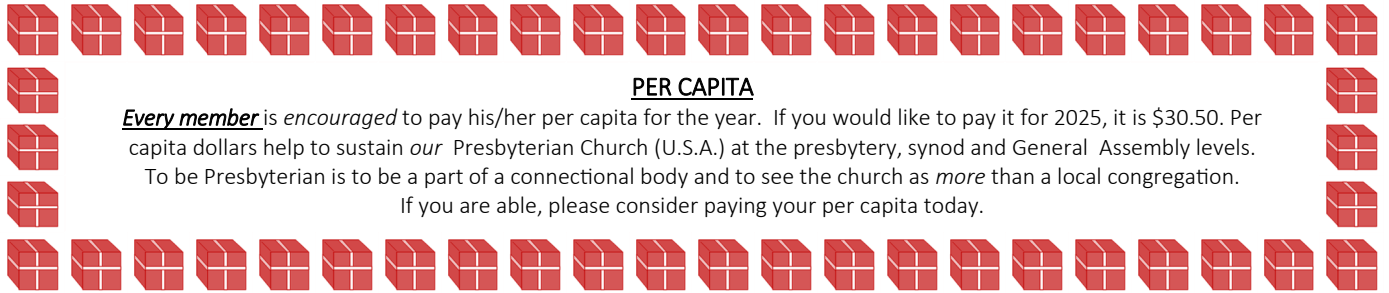

The Appalachian Christmas Project is collecting new and used Christmas Cards and Christmas Wrapping Paper. Donations can be given to the Vance Church Office.

7:00pm—Christmas Eve Worship Service with Special Music and Candlelight, Sanctuary.

11:00pm—Christmas Eve Communion Worship Service, Merriman Chapel.

Thank you to all who participated in the Appalachian Christmas Project this year. 23 Boxes were delivered to those less fortunate!

Thank you to all who sponsored a child for The House of the Carpenter this year. 20 Children were sponsored through Vance Church!